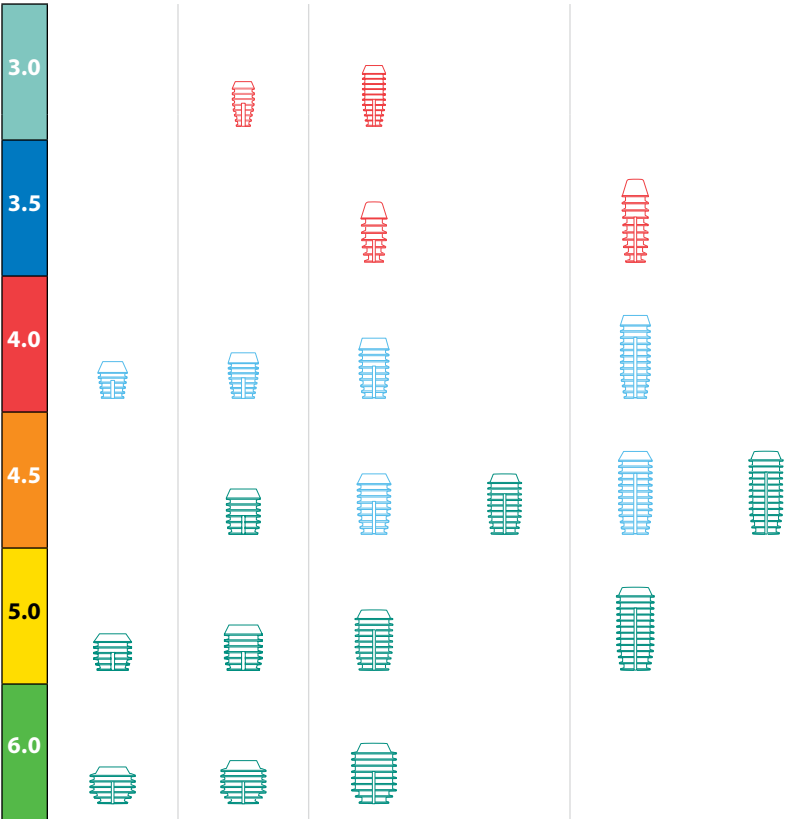

100% Scale

Radiographic Ball

5.0mm

2.0mm Well

2.5mm Well

3.0mm Well

DIAMETER

125% Scale

Radiographic Ball

5.0mm

2.0mm Well

2.5mm Well

3.0mm Well

DIAMETER